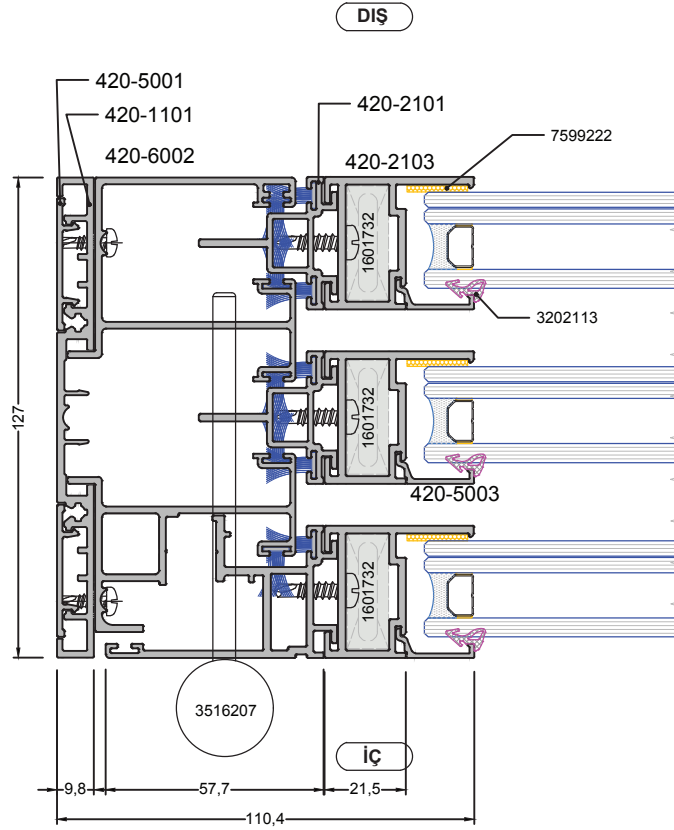

420-6007

3203003

3202314

DIŞ

İÇ

DIŞ

İÇ

SCALE 1:2

GSA 130

SLIDING SYSTEM

ACCURACY

HARMONY

BALANCE

SCALE 1:2

GSA 130

SLIDING SYSTEM

ACCURACY

HARMONY

BALANCE

SCALE 1:2

GSA 130

SLIDING SYSTEM

ACCURACY

HARMONY

BALANCE

GSA 130

SLIDING SYSTEM

ACCURACY

HARMONY

BALANCE

Reinforced with Wing Support Profiles (larger than 3500mm)