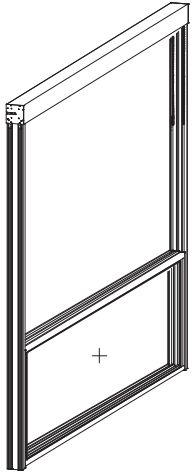

SCALE 1:2

GSA 130

SLIDING SYSTEM

ACCURACY

HARMONY

BALANCE

420-4001

420-6005