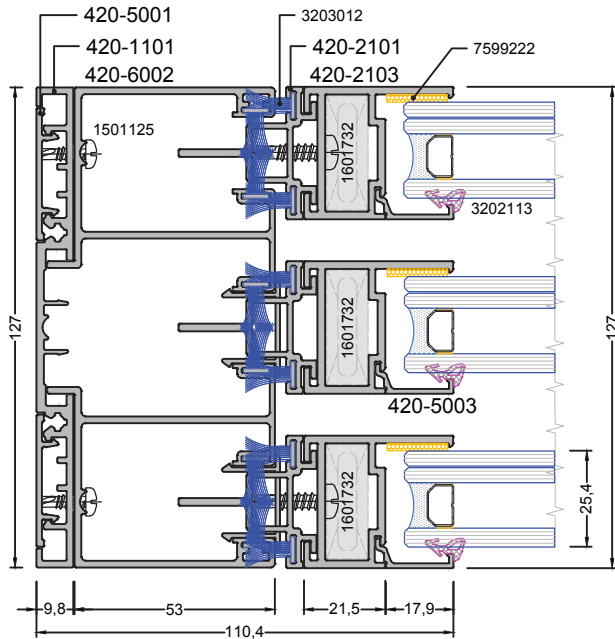

420-6007

3203003

3202314

DIŞ

İÇ

DIŞ

İÇ

SCALE 1:2

GSA 130

SLIDING SYSTEM

ACCURACY

HARMONY

BALANCE

SCALE 1:2

GSA 130

SLIDING SYSTEM

ACCURACY

HARMONY

BALANCE

SCALE 1:2

GSA 130

SLIDING SYSTEM

ACCURACY

HARMONY