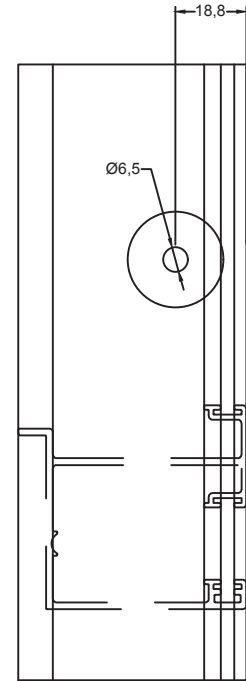

GSA 130

SLIDING SYSTEM

GSA 130

SLIDING SYSTEM

ACCURACY

HARMONY

BALANCE

420-4001 (1,060 kg/mt)
GSA130 MOTOR BOX PROFILE

420-6007

3203003

3202314

DIŞ

İÇ

DIŞ

İÇ

SCALE 1:2

GSA 130

SLIDING SYSTEM

ACCURACY

HARMONY

BALANCE

SCALE 1:2

GSA 130

SLIDING SYSTEM

ACCURACY

HARMONY

BALANCE

SCALE 1:2

GSA 130

SLIDING SYSTEM

ACCURACY

HARMONY