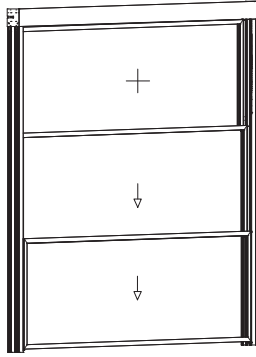

ACCURACY

HARMONY

BALANCE

SCALE 1:2

GSA 130

SLIDING SYSTEM

ACCURACY

HARMONY

BALANCE

GSA 130

SLIDING SYSTEM

ACCURACY

HARMONY

BALANCE

Reinforced with Wing Support Profiles (larger than 3500mm)