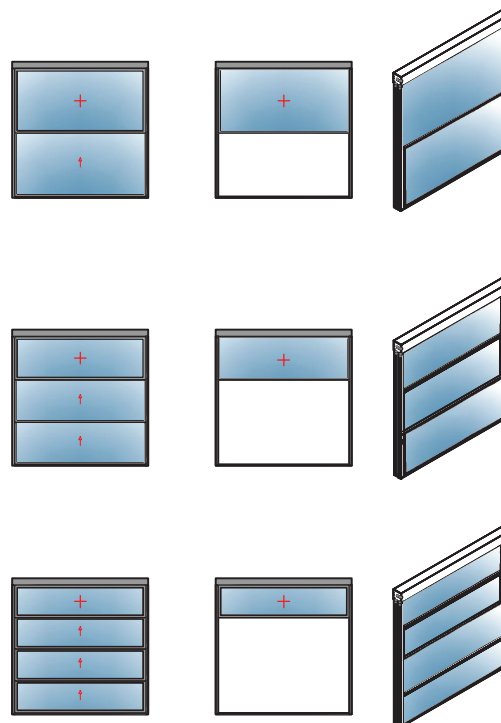

GSA 130

SLIDING SYSTEM

ACCURACY

HARMONY

BALANCE

420-6104 (0,930 kg/mt)
SASH PROFILE

420-6009 (0,920 kg/mt)
SASH PROFILE

420-6002 (1,047 kg/mt)
RAIL PROFILE

APPLICATION SAMPLES

GSA130-D