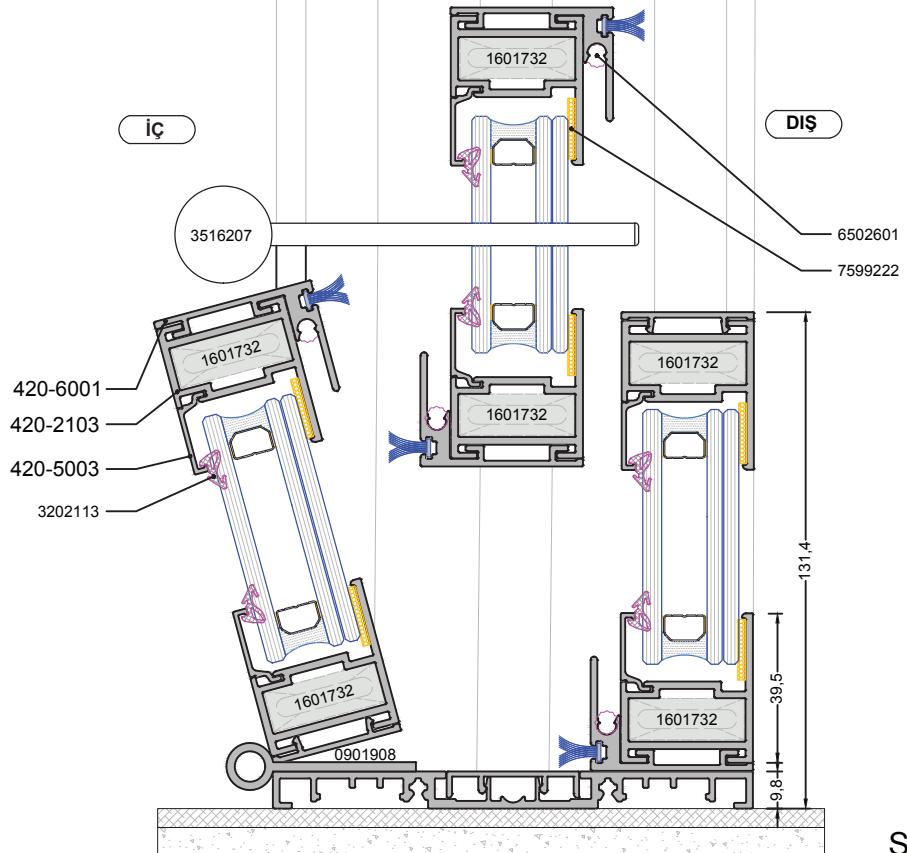

420-6007

3203003

3202314

DIŞ

İÇ

DIŞ

İÇ

SCALE 1:2

GSA 130

SLIDING SYSTEM

ACCURACY

HARMONY

BALANCE

SCALE 1:2

GSA 130

SLIDING SYSTEM

ACCURACY

HARMONY

BALANCE

SCALE 1:2

GSA 130

SLIDING SYSTEM

ACCURACY

HARMONY

BALANCE

GSA 130

SLIDING SYSTEM

ACCURACY

HARMONY

BALANCE

Reinforced with Wing Support Profiles (larger than 3500mm)