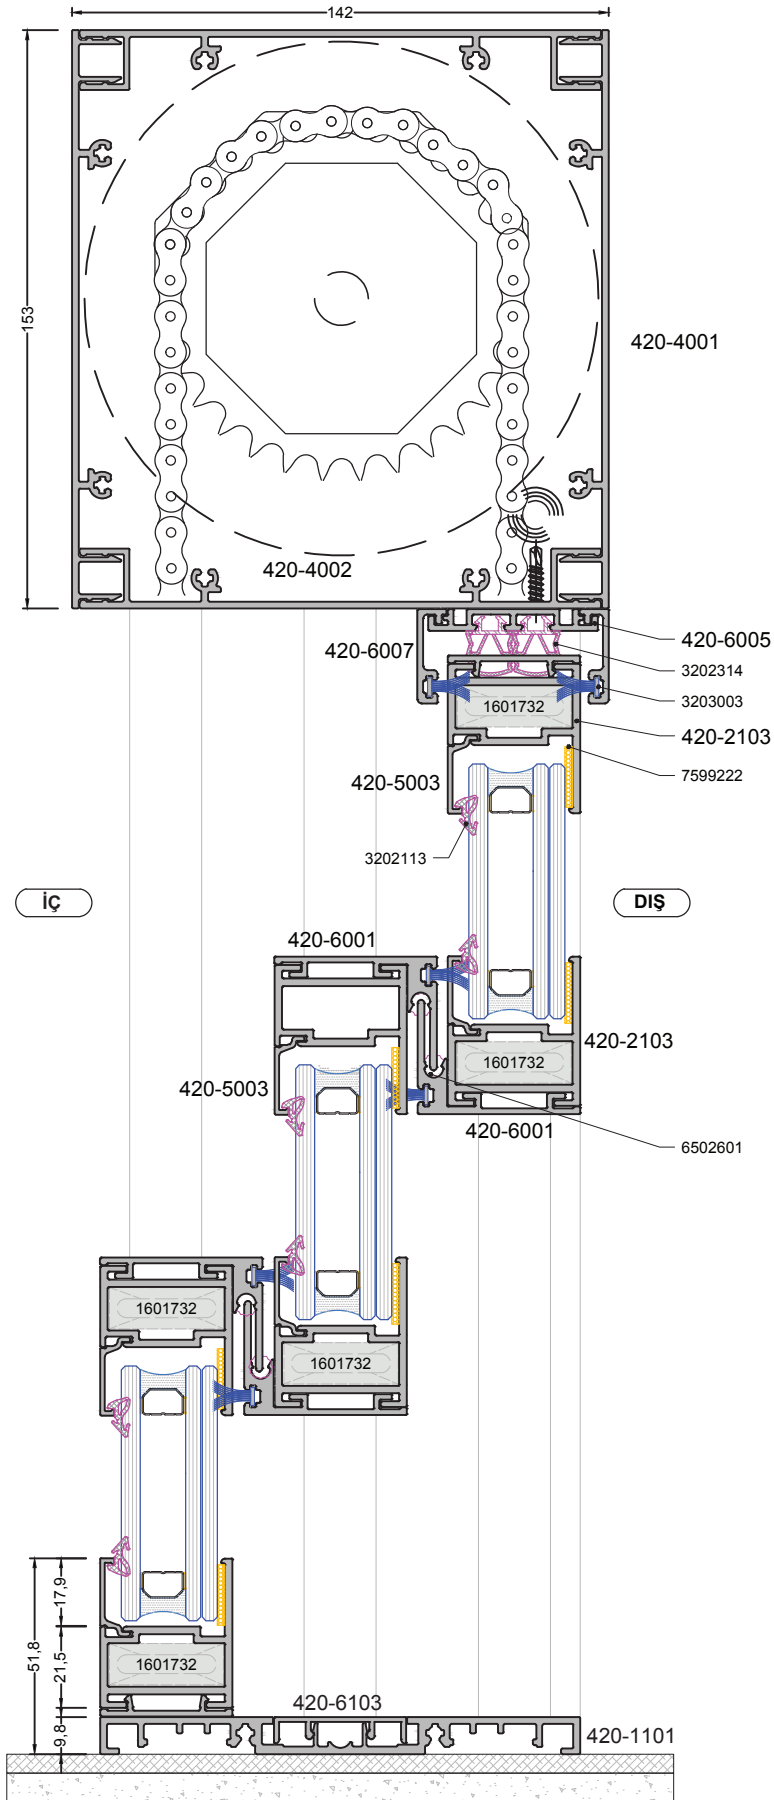

GSA 130

SLIDING SYSTEM

GSA 130

SLIDING SYSTEM

ACCURACY

HARMONY

BALANCE

420-4001 (1,060 kg/mt)
GSA130 MOTOR BOX PROFILE

420-6007 (0,184 kg/mt)
ADAPTER PROFILE

420-6103 (0,203 kg/mt)
CAP PROFILE

648-7101 (0,051 kg/mt)
ADAPTER PROFILE

420-6104 (0,930 kg/mt)
SASH PROFILE

420-6009 (0,920 kg/mt)
SASH PROFILE

420-6002 (1,047 kg/mt)
RAIL PROFILE

APPLICATION SAMPLES

GSA130-W

GSA130-D

GSA 130

SLIDING SYSTEM

ACCURACY

HARMONY

BALANCE

420-6007

3203003

3202314

DIŞ

İÇ

DIŞ

İÇ

SCALE 1:2