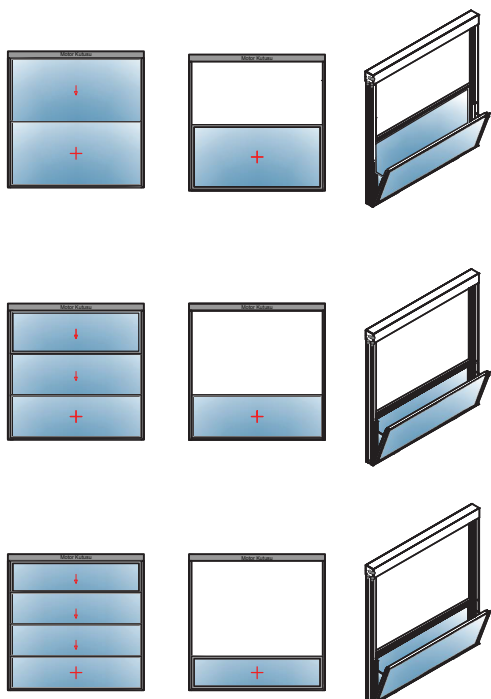

420-6104 (0,930 kg/mt)
SASH PROFILE

420-6009 (0,920 kg/mt)
SASH PROFILE

420-6002 (1,047 kg/mt)
RAIL PROFILE

APPLICATION SAMPLES

GSA130-W