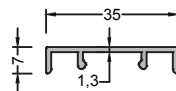

420-5004 (0,266 kg/mt)
GLEAZING BEAD

420-6011 (0,750 kg/mt)
ADAPTER PROFILE FOR DOOR

GSA 130

SLIDING SYSTEM

ACCURACY

HARMONY

BALANCE

420-6005 (0,325 kg/mt)
ADAPTER PROFILE