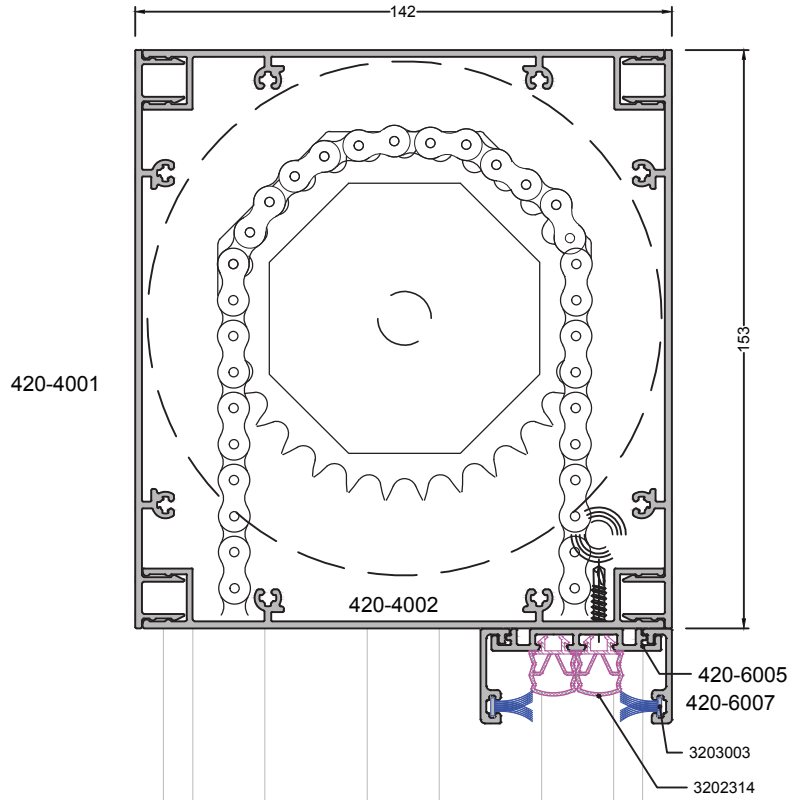

GSA 130

SLIDING SYSTEM

GSA 130

SLIDING SYSTEM

ACCURACY

HARMONY

BALANCE

420-4001 (1,060 kg/mt)
GSA130 MOTOR BOX PROFILE

420-6007

3203003

3202314

DIŞ

İÇ

DIŞ

İÇ

SCALE 1:2

GSA 130

SLIDING SYSTEM

ACCURACY

HARMONY

BALANCE

SCALE 1:2

GSA 130

SLIDING SYSTEM

ACCURACY

HARMONY

BALANCE

SCALE 1:2

GSA 130

SLIDING SYSTEM

ACCURACY

HARMONY