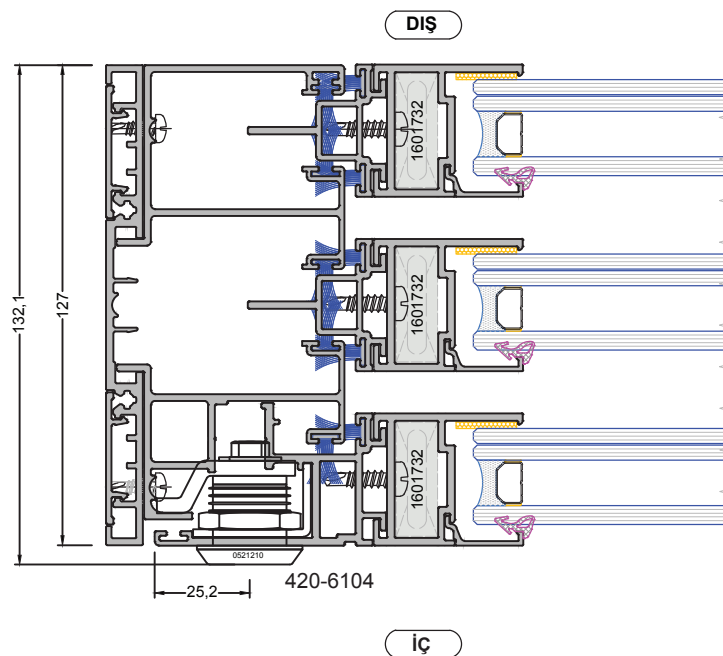

420-6007

3203003

3202314

DIŞ

İÇ

DIŞ

İÇ

SCALE 1:2

GSA 130

SLIDING SYSTEM

ACCURACY

HARMONY

BALANCE

SCALE 1:2

GSA 130

SLIDING SYSTEM

ACCURACY

HARMONY

BALANCE

SCALE 1:2

GSA 130

SLIDING SYSTEM

ACCURACY

HARMONY

BALANCE

GSA 130

SLIDING SYSTEM

ACCURACY

HARMONY

BALANCE

Reinforced with Wing Support Profiles (larger than 3500mm)