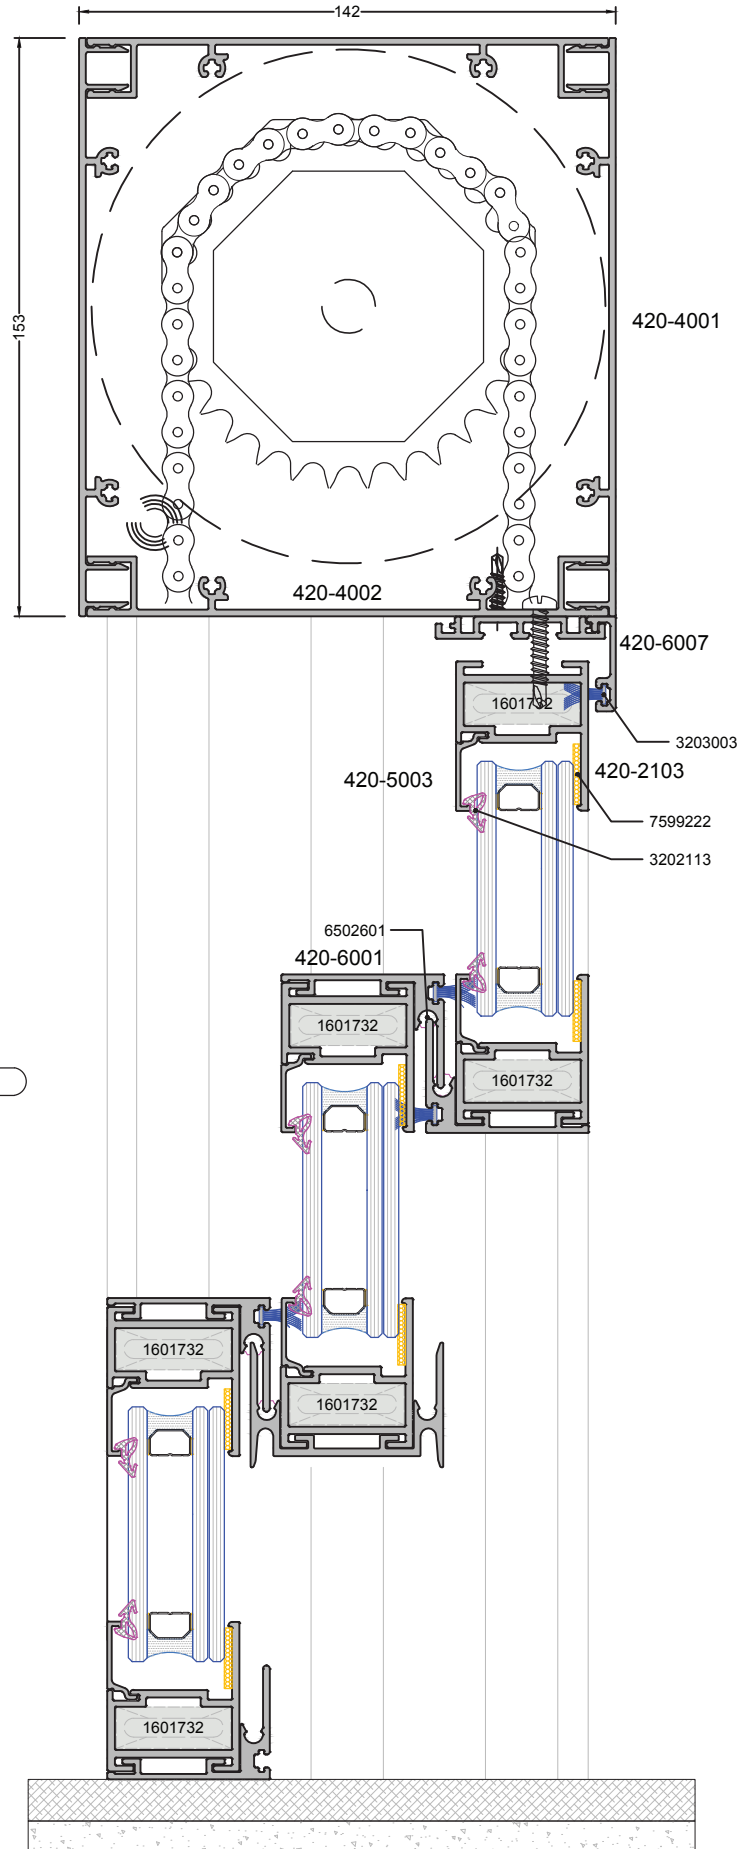

GSA 130

SLIDING SYSTEM

GSA 130

SLIDING SYSTEM

ACCURACY

HARMONY

BALANCE

420-4001 (1,060 kg/mt)
GSA130 MOTOR BOX PROFILE

420-4002 (1,120 kg/mt)
GSA130 MOTOR BOX PROFILE

420-1101 (1,122 kg/mt)
GSA130 FRAME PROFILE

420-2101 (0,506 kg/mt)
GSA130 ADAPTER PROFILE

420-2103 (0,728 kg/mt)
GSA130 VENT PROFILE

420-6001 (0,491 kg/mt)
GSA130 ADAPTER PROFILE

ACCURACY

HARMONY

BALANCE

SCALE 1:2

GSA 130

SLIDING SYSTEM

ACCURACY

HARMONY

BALANCE

GSA 130

SLIDING SYSTEM

ACCURACY

HARMONY

BALANCE

Reinforced with Wing Support Profiles (larger than 3500mm)