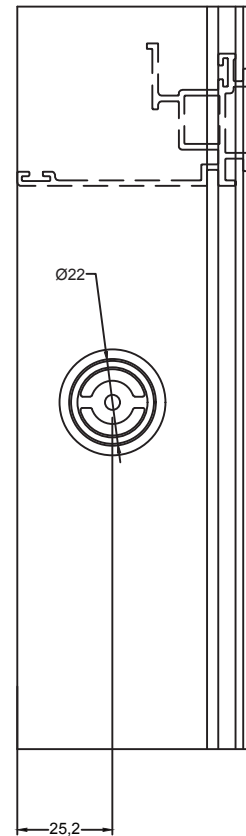

GSA 130

SLIDING SYSTEM

ACCURACY

HARMONY

BALANCE

SCALE 1:2