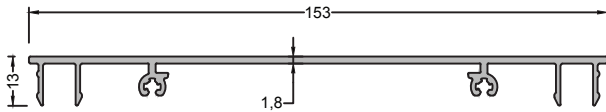

GSA 130

SLIDING SYSTEM

GSA 130

SLIDING SYSTEM

ACCURACY

HARMONY

BALANCE

420-4001 (1,060 kg/mt)
GSA130 MOTOR BOX PROFILE

420-4002 (1,120 kg/mt)
GSA130 MOTOR BOX PROFILE

420-1101 (1,122 kg/mt)
GSA130 FRAME PROFILE

420-2101 (0,506 kg/mt)
GSA130 ADAPTER PROFILE

420-2103 (0,728 kg/mt)
GSA130 VENT PROFILE

420-6001 (0,491 kg/mt)
GSA130 ADAPTER PROFILE

BALANCE

GSA 130

SLIDING SYSTEM

ACCURACY

HARMONY

BALANCE

Reinforced with Wing Support Profiles (larger than 3500mm)